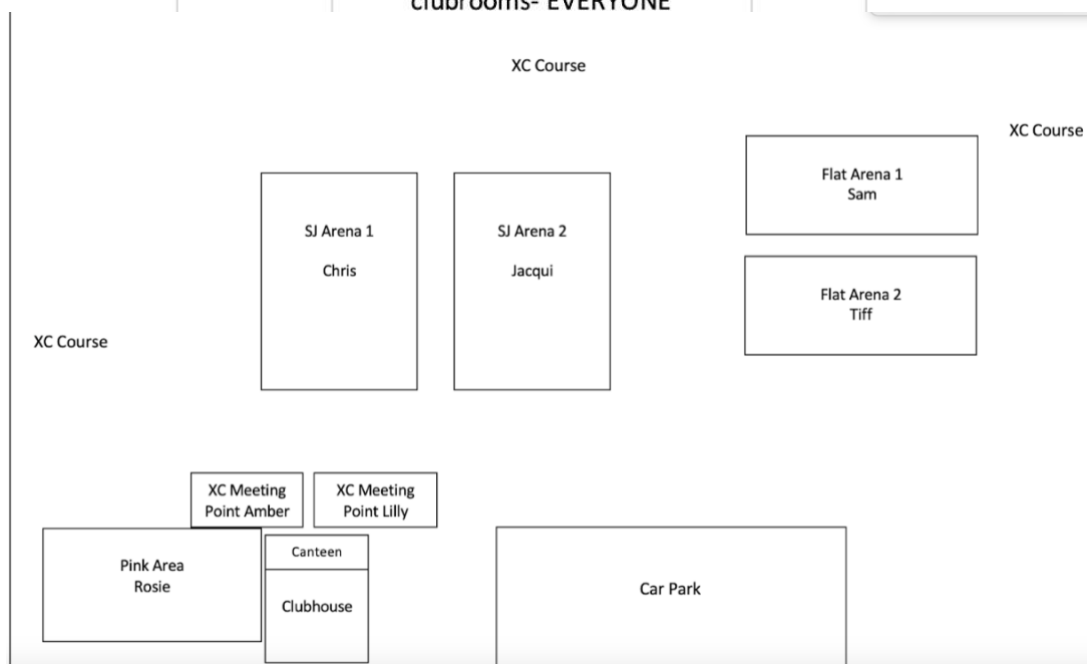

Rally Plan:

Paige rewuk Tiff Flat 8.00-8.50 Samantha rewuk Chris SJ 9.45-10.30 Lana Schulenburg Amber XC 11.00-12.00	Paige clarke Sam Flat 12.15-1.00 Nevaeh Waetford Chris SJ 8.50-9.40 Kiana Williams Lilly XC 10.30-11.30	Group A Lacey McGill Lesson 1 Lesson 2 Sienna Balog 9.00-10.00 11.00-12.00 Summer Hustwaite London todd Olivia Iarocca Asha Taylor Mia Bardis Wednesday Pirotta
Maya Charlton Sam Flat 8.50-9.40 Paige King Chris SJ 10.30-11.15 Chiara Stuart Amber XC 12.00-1.00	Samara Klein Sam Flat 8.00-8.50 Jack Hustwaite Jacqui SJ 9.45-10.30 Liza Smith Jacqui XC 11.00-12.00 Ollie Bardis	Group B Ned Restall Lesson 1 Lesson 2 Jed Smith 10.00-11.00 12.00-1.00 Lachie Thomas Archie Thomas Stevie May Charles Sheers Charlotte Naughton Kayla Allman
Asha Bedggood Sam Flat 9.45-10.30 Phoebe Royal Chris SJ 11.30-12.15 Carys Waetford Amber XC 8.00-9.00	Isac Staley Tiff Flat 8.50-9.40 Jude May Jacqui SJ 10.30-11.15 Abbey Restall Jacqui XC 12.00-1.00	
Lily Hustwaite Sam Flat 10.30-11.15 Maddy casey Chris SJ 12.15-1.00 Alix Kelly Amber XC 9.00-10.00	Isabella McDonald Tiff Flat 10.00-10.45 Sara Clarke Jacqui SJ 8.30-9.15 Rani Heath Lilly XC 11.30-12.30	
Seth Staley Sam Flat 11.30-12.15 Kayla Hanslo Chris SJ 8.00-8.50 Lauren Monkhouse Amber XC 10.00-11.00	Lunchtime meeting, guest speaker and JC games 1.15pm outside clubrooms- EVERYONE